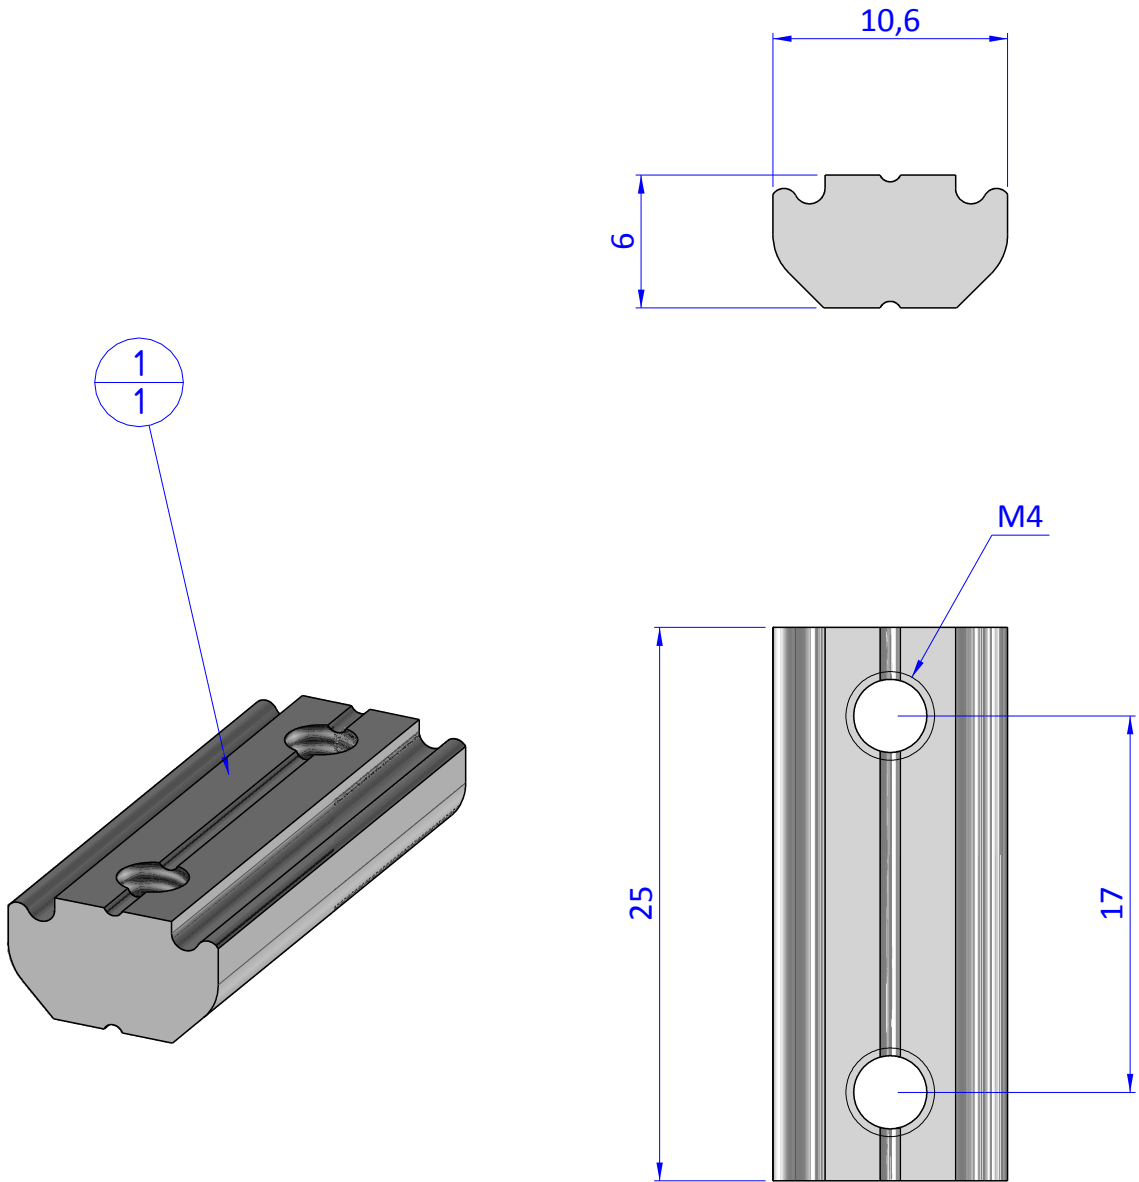

THE PROPERTY OF THE DRAWING IS ESTABLISHED BY LAW. IT IS FORBIDDEN TO PRODUCE OR SHOW IT TO THIRD PART. WITHOUT A WRITTEN AGREEMENT.

Item	Name	Q.ty
1	GWP.4.17	1

Format A4 UNI 936-76					DESIGNED FROM FPSERVICES	REVIEW A / 1
	GENERAL TOLERANCE UNI - ISO 2768 CLASSE f	DESCRIPTION CA.GWP.4.17	DATE 10/10/2018	WEIGHT 0,010kg		
			CODE CA.GWP.4.17			